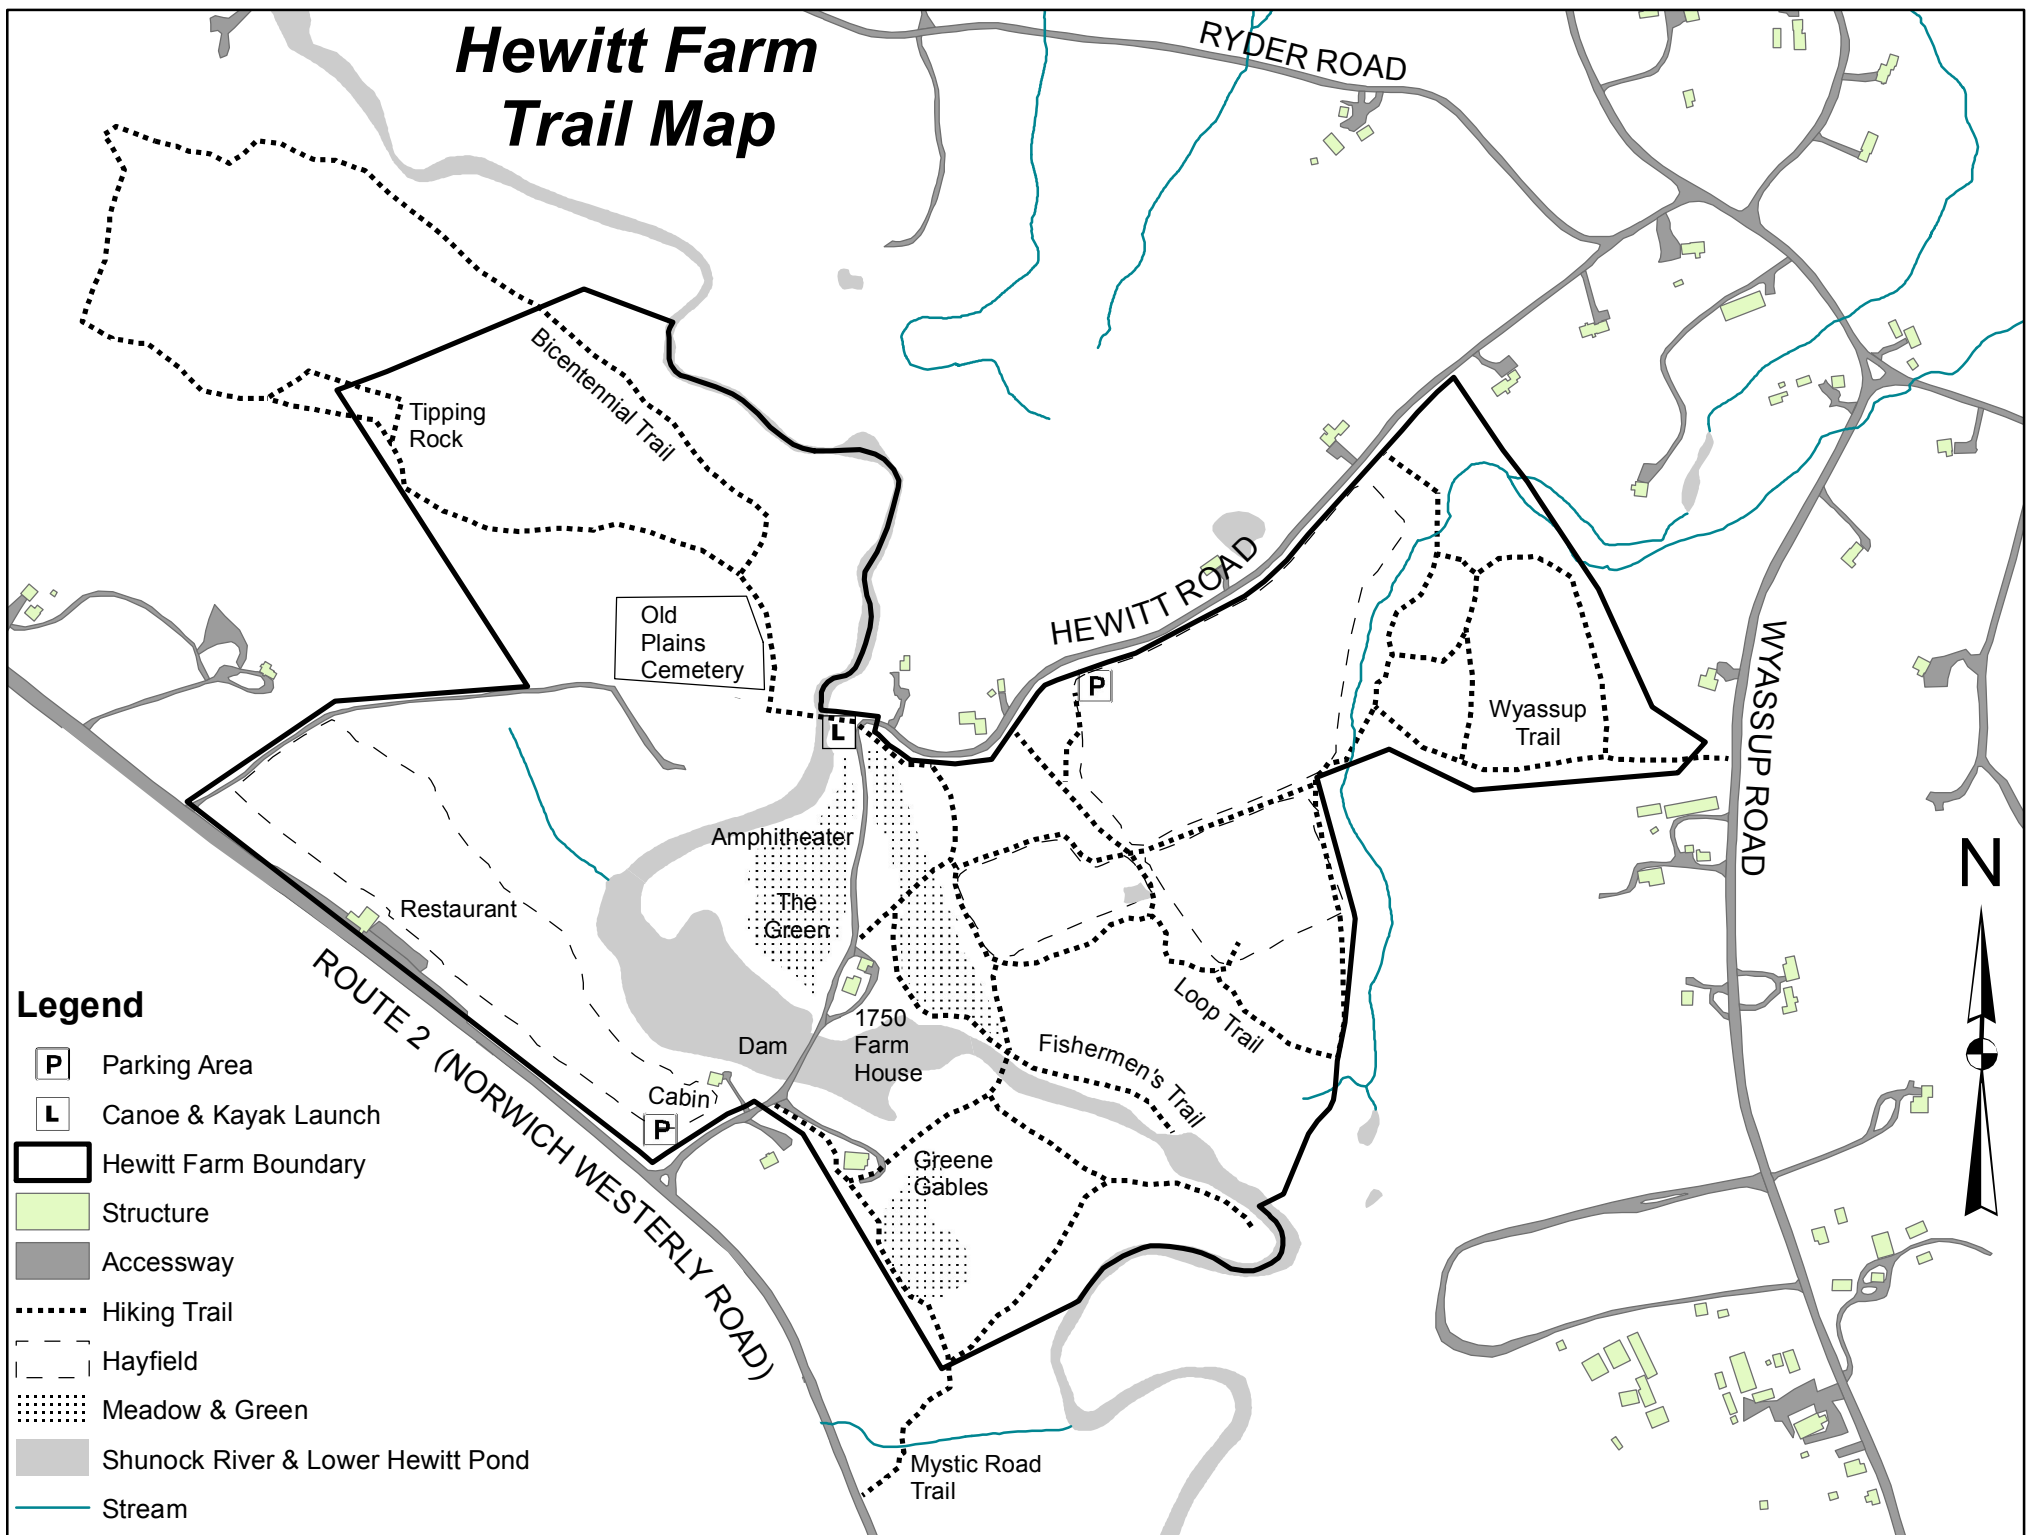

Hewitt Farm Trail Map

Legend

- P Parking Area
- L Canoe & Kayak Launch
- Hewitt Farm Boundary
- Structure
- Accessway
- Hiking Trail
- Hayfield
- Meadow & Green
- Shunock River & Lower Hewitt Pond
- Stream